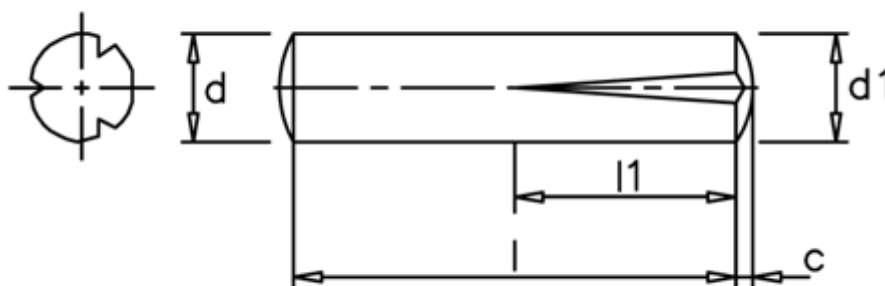

Data Sheet

Article number: 080222231

Description: KLEE Slotted pin S2 2x18
Stainless 1.4305

Measures

c	= 0,3
d	= 2.0
d1	= 2.15
l1	= 1/2 l
Length	= 18